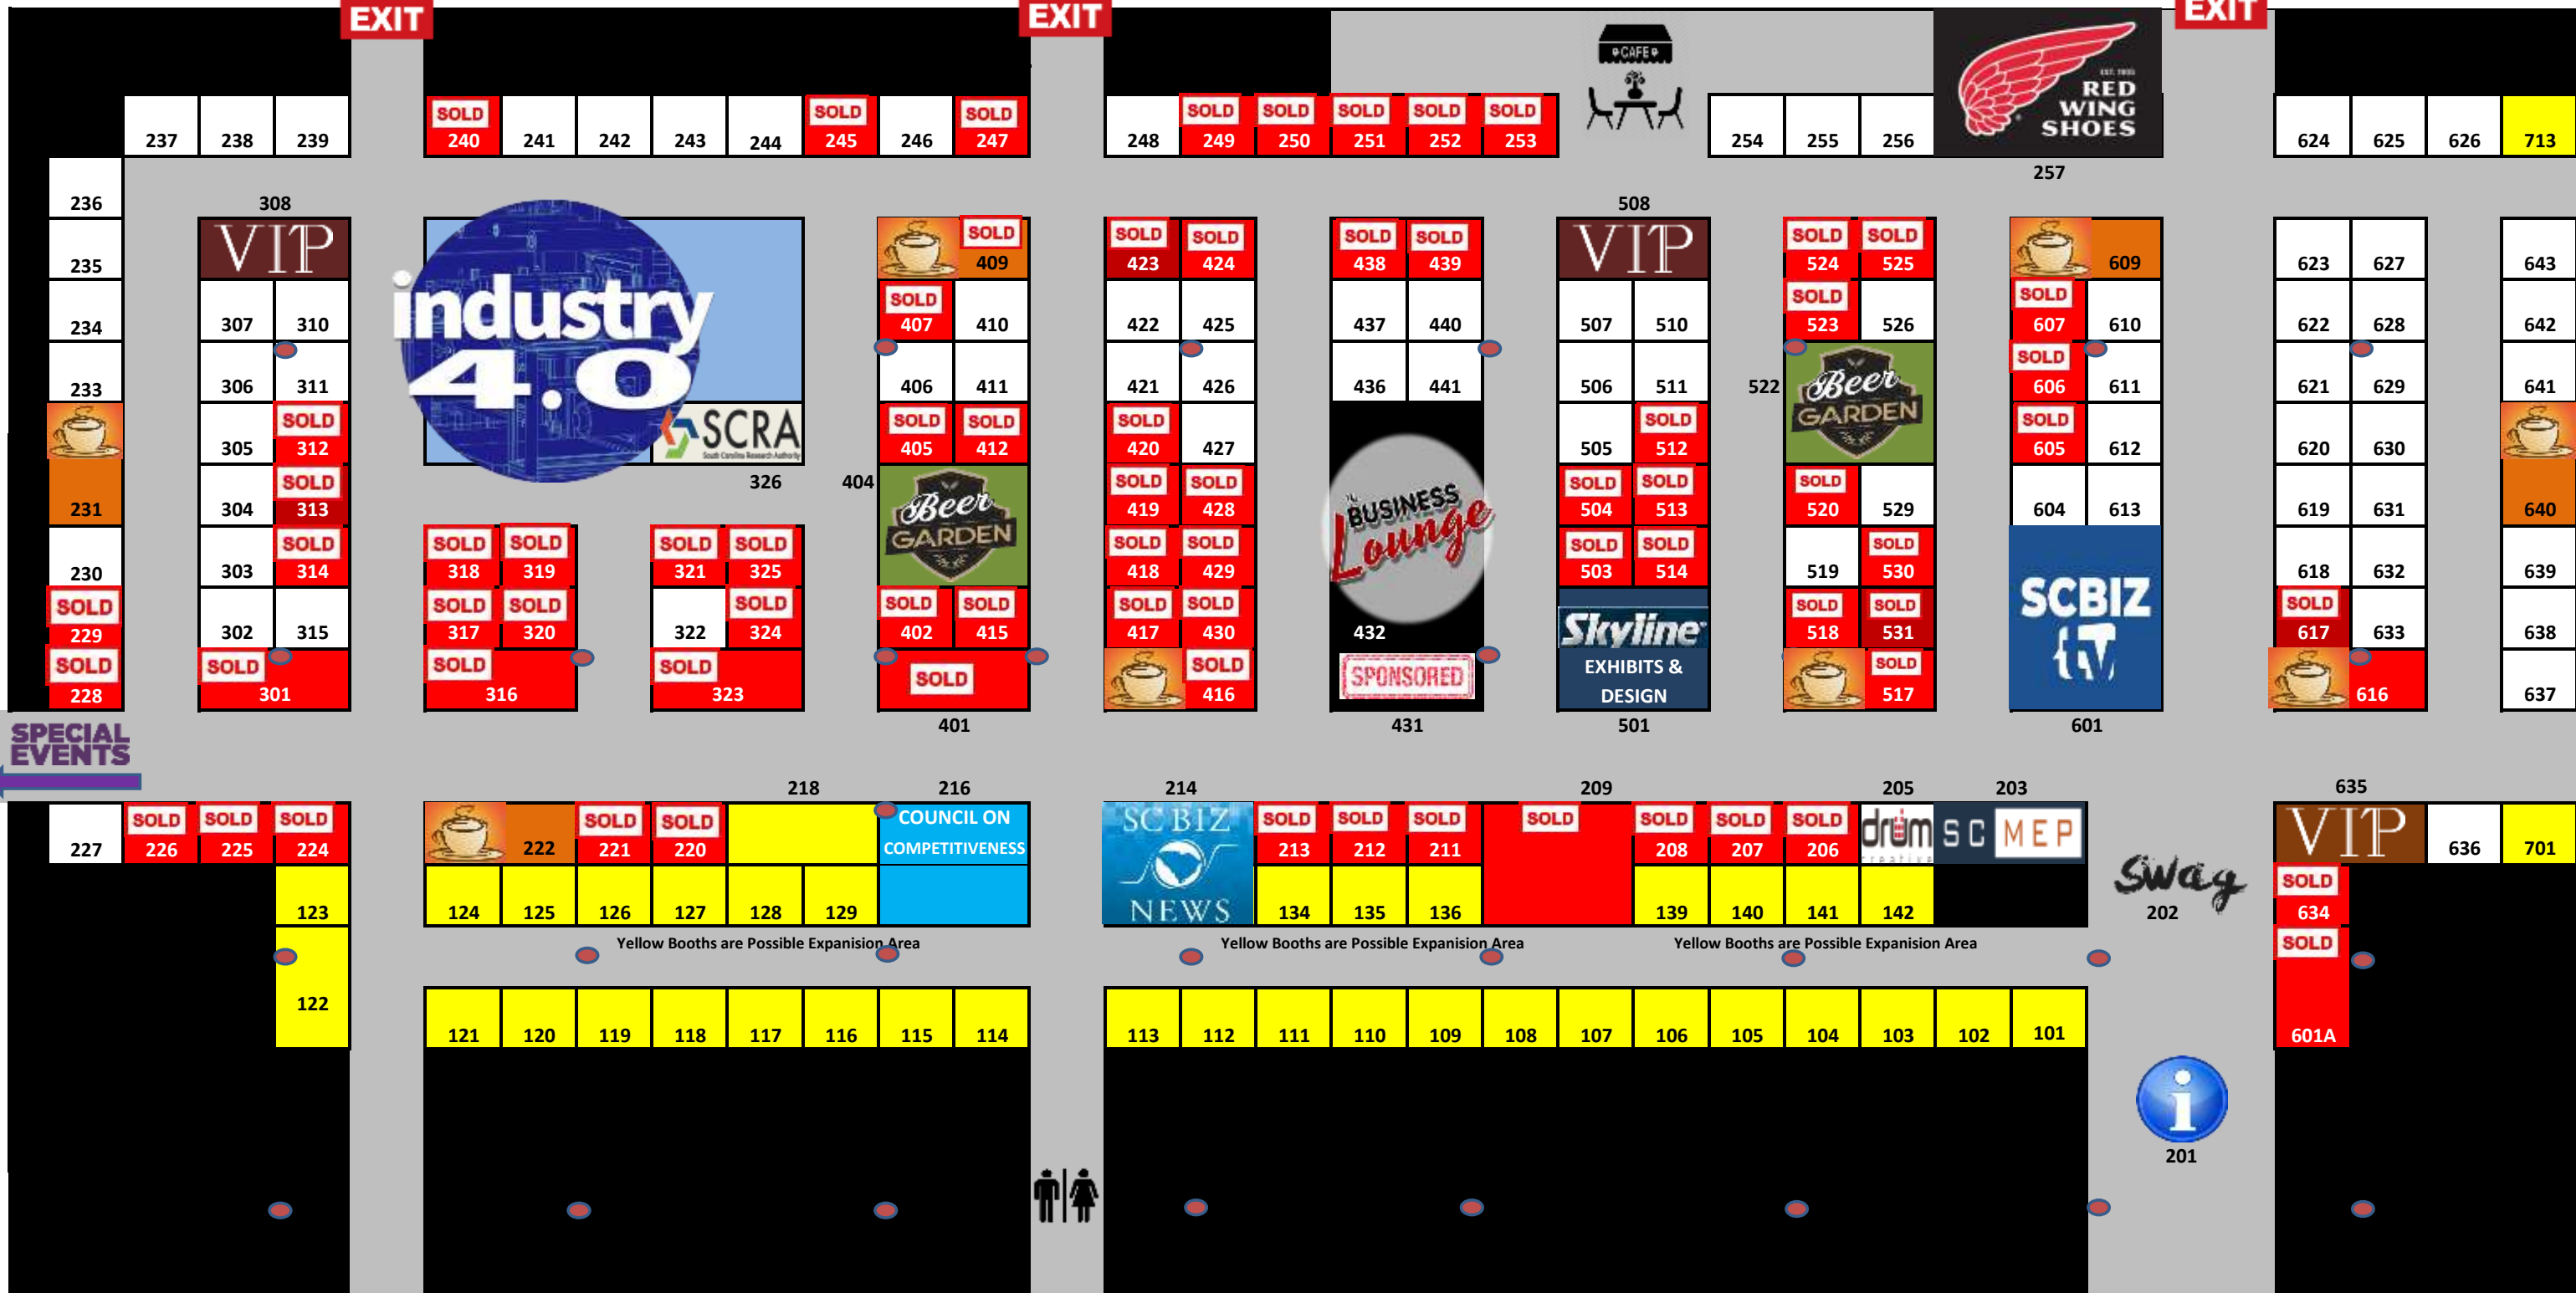

EXIT

EXIT

EXIT

SOLD 240	241	242	243	244	SOLD 245	246	SOLD 247
----------	-----	-----	-----	-----	----------	-----	----------

248	SOLD 249	SOLD 250	SOLD 251	SOLD 252	SOLD 253
-----	----------	----------	----------	----------	----------

254	255	256
-----	-----	-----

624	625	626	713
-----	-----	-----	-----

236
235
234
233
231
230
SOLD 229
SOLD 228

308	
VIP	
307	310
306	311
SOLD 305	SOLD 312
SOLD 304	SOLD 313
SOLD 303	SOLD 314
302	315
SOLD 301	

SOLD 438	SOLD 439
437	440
436	441
BUSINESS Lounge	
432	
SPONSORED	

508	
VIP	
507	510
506	511
505	SOLD 512
SOLD 504	SOLD 513
SOLD 503	SOLD 514
Skyline	
EXHIBITS & DESIGN	

SOLD 524	SOLD 525
SOLD 523	526
Beer GARDEN	
SOLD 520	529
519	SOLD 530
SOLD 518	SOLD 531
517	SOLD 517

Yellow Booths are Possible Expansion Area

Yellow Booths are Possible Expansion Area

121	120	119	118	117	116	115	114
-----	-----	-----	-----	-----	-----	-----	-----

113	112	111	110	109	108	107	106	105	104	103	102	101
-----	-----	-----	-----	-----	-----	-----	-----	-----	-----	-----	-----	-----